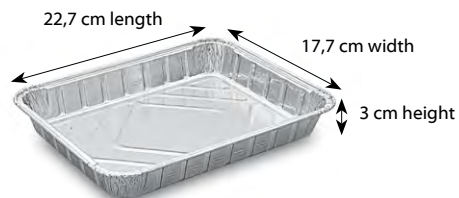

A Explanations and specifications

Logistics and packaging:

 = carton  = carton with inner packing

For example:

66712 Wooden toothpicks  100 x 1000 pcs = 100 packages of 1000 pieces per carton

66711 Wooden toothpicks flat  480 x 500 pcs (20 x 24 pkg.) = 480 packages of 500 pieces per carton (20 inner packs of 24 packages)

Dimensions:

66703 Bamboo skewers
15 cm Ø 2,5 mm

79601 Menu tray
22,7 x 17,7 x 3 cm

Volume:

ml = max. item volume
l = recommended item volume
(filling mark)

Diameter:

Ø = max. outer diameter

WOODEN TOOTHPICKS