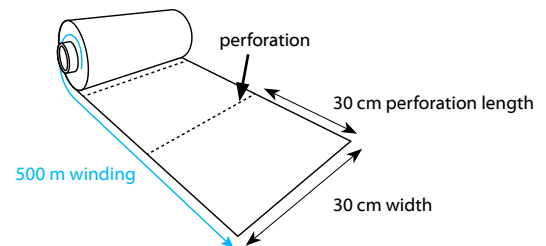

Winding, perforation:

69220
Cling film perforated
30 x 30 cm x 500 m

Winding, width:

67403

Adhesive tape for closing-machine blue
66 m x 9 mm

Specifications:

Blocked bags:

Star sealed: