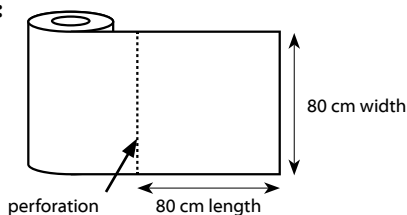

Napkin folding for dispensers:

Winding, perforation:

88617
Tablecover PREMIUM
yellow green
80 x 80 cm