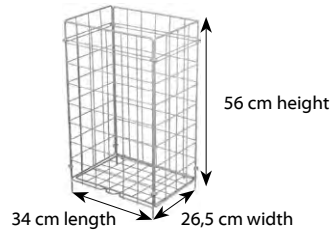

60995
Wire waste paper basket, collapsible, white
34 x 26,5 x 56 cm

60685
Sanitary paper-bags
11 + 6 x 28 cm

60009
Paper towel folded ZZ, natural
25 x 23 cm

Parametres:

60121
Wiper roll tissue 2-ply
19 cm x 50 m Ø 13,5 cm