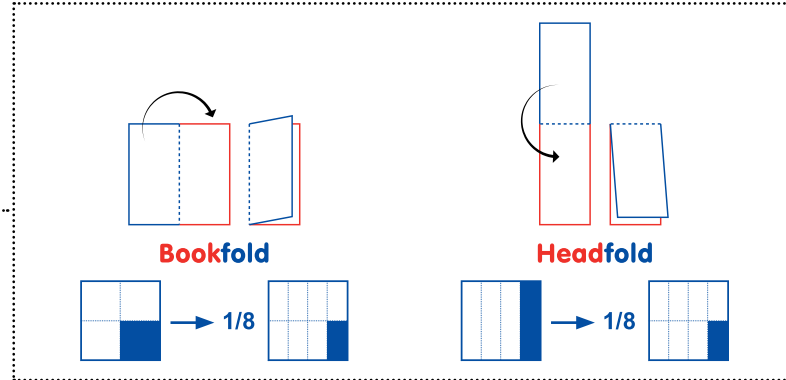

C Explanations and specifications

Package, interpackage and carton logistics:

For example:
70302 Dispenser napkins 1 x 5400 pcs = 1 package of 5400 pieces in carton (24 x 225 pcs = interpackage, only for information)
(24 x 225)

Dimensions:

72310
Paper doilies round
Ø 10 cm

72118
Paper doilies oval
18 x 13 cm

70155
Damask place mat
30 x 40 cm

88917
Table skirting PREMIUM
4 m x 72 cm

33301
Pillar candle
Ø 60 x 120 mm

Parametres:

Number of layers:

Dimension:

Napkin folding:

Napkin folding for dispensers:

Winding, perforation:

88617
Tablecover PREMIUM
yellow green
80 x 80 cm

Symbols:

Burning time under standard conditions