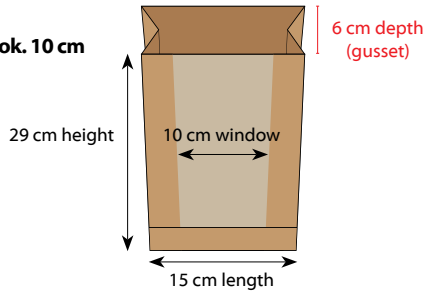

Dimensions:

77315

Foodcontainer rectangular
10,8 x 8 x 3 cm

65536

Baking cups
Ø 35 x 20 mm

72515

Paper bags with sidefold
15 + 6 x 29 cm ok. 10 cm