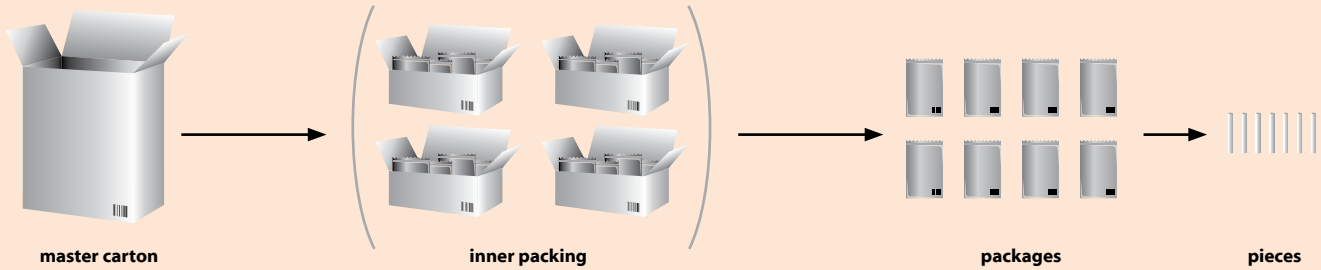

E Explanations and specifications

Logistics and packaging:

= carton   = carton with inner packing

For example:

66204 Ice-cream umbrella 50 x 144 pcs = 50 packages of 144 pieces in carton

66570 Flag pick "CZ" 200 x 50 pcs (4 x 50 pkg.) = 200 packages of 50 pieces per carton (4 inner packs of 50 packages)

Dimensions:

52099 Balloons assorted colors
Ø 20 cm

Diameter:

Ø = max. outer diameter

Volume:

l = recommended item volume
(filling mark)

Parametres:

Number of layers:

3-ply

Folding style:

1/4 fold

Dimensions:

unfolded