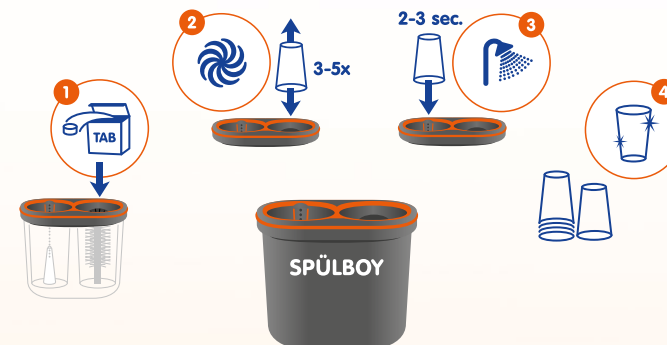

Returnable tokens can be used to for deposit cups. After consumption, the deposit may be returned only in combination of cup and token.

Deposit token orange (PS)
20915  15 x 100 ks

Deposit token green (PS)
20906  15 x 100 ks

Deposit token yellow (PS)
20905  15 x 100 ks

Return cups + tokens **samples V0036**

SPÜLBOY

Highly efficient portable hand dishwasher for cups / glasses
Spülboy®, including standard accessories.

- easy connection to the water supply
- takes very little space
- easy brush change
- destroys viruses and bacteria
- saves costs => no electricity, low water consumption
- hermetically sealed construction makes cleaning of the device easy and convenient washing even in the dishwasher with up to 60 °C

Standard SPÜLBOY® accessories are suitable for washing our cups from Ø 5.5 cm to Ø 8 cm. For larger diameters, we recommend purchasing the XL set from accessories

WATER +
Press the button to fill the brush chamber with water.

Spülboy NU water+ portable
(w. 27) x (h. 34) x (l. 39,5) cm
S0149  6 x 1 pcs

Spülboy NU portable
(w. 27) x (h. 34) x (l. 39,5) cm
S0139  6 x 1 pcs

ACCESSORIES

The XL set is ideal for larger diameter cups.