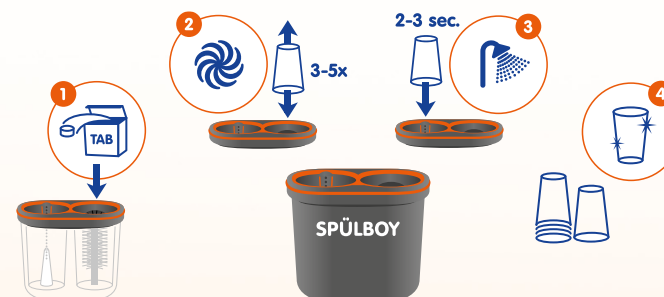

cream
Ø 8 cm / 0,3 L (PP)
21330 15 x 10 pcs
Ø 8 cm / 0,2 L (PP)
21320 15 x 10 pcs
transparent
Ø 8 cm / 0,3 L (PP)
21230 15 x 10 pcs
Ø 8 cm / 0,2 L (PP)
21220 15 x 10 pcs